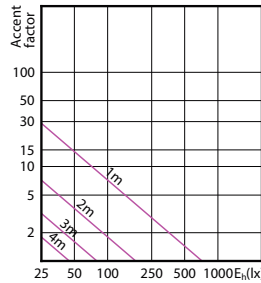

Accent Diagrams

Accent Diagram - Essential LED 4.6-50W GU10 830 36D