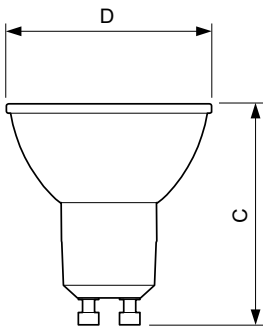

## Dimensional drawing

Product	D	C
Essential LED 4.6-50W GU10 827 36D	50 mm	54 mm
Essential LED 4.6-50W GU10 830 36D	50 mm	54 mm