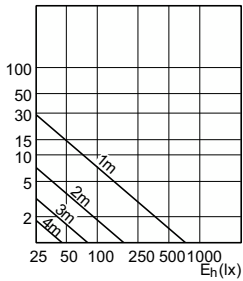

Accent Diagrams

Accent Diagram - Essential LED 4.6-50W GU10 827 36D