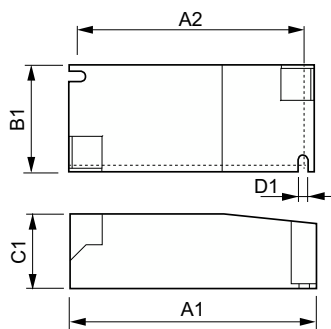

Dimensional drawing

Product	D1	C1	A1	A2	B1
HID-PV m 20 /S CDM 220-240V 50/60Hz	4.2 mm	30.2 mm	97.3 mm	88.3 mm	43.3 mm
HID-PV m 35 /S CDM 220-240V 50/60Hz	4.2 mm	30.2 mm	97.3 mm	88.3 mm	43.3 mm

General Information	
Number of Lamps	1 piece/unit
Operating and Electrical	
Input Frequency	50 to 60 Hz
Input Voltage	220 to 240 V
Mechanical and Housing	
Housing	/S