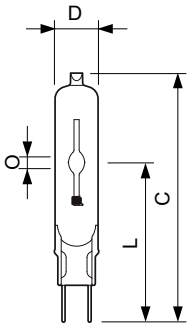

## Dimensional drawing

Product	D (max)	D	O	L (min)	L (max)	L	C (max)
MASTERColour CDM-TC Elite 20W/830 G8.5	15 mm	0.55 in	4 mm	51 mm	53 mm	52 mm	85 mm
1CT/12							