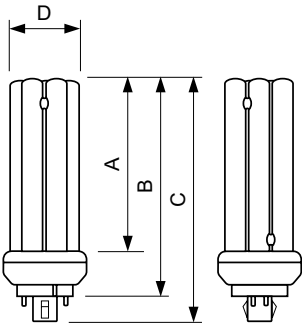

MASTER PL-T 4 Pin

Versions

Dimensional drawing

Product	D (max)	A (max)	B (max)	C (max)
MASTER PL-T 32W/830/4P 1CT/ 5X10BOX	41.0 mm	98.7 mm	123.0 mm	138.7 mm
MASTER PL-T 32W/840/4P 1CT/ 5X10BOX	41.0 mm	98.7 mm	123.0 mm	138.7 mm
MASTER PL-T 26W/840/4P 1CT/ 5X10BOX	41.0 mm	86.7 mm	111.0 mm	126.7 mm
MASTER PL-T 26W/830/4P 1CT/ 5X10BOX	41.0 mm	86.7 mm	111.0 mm	126.7 mm

Product	D (max)	A (max)	B (max)	C (max)
MASTER PL-T 42W/827/4P 1CT/ 5X10BOX	41.0 mm	120.7 mm	145.0 mm	160.7 mm
MASTER PL-T 42W/840/4P 1CT/ 5X10BOX	41.0 mm	120.7 mm	145.0 mm	160.7 mm
MASTER PL-T 42W/830/4P 1CT/ 5X10BOX	41.0 mm	120.7 mm	145.0 mm	160.7 mm

Product	D (max)	A (max)	B (max)	C (max)
MASTER PL-T 18W/827/4P 1CT/ 5X10BOX	41.0 mm	71.7 mm	96.0 mm	111.7 mm
MASTER PL-T 18W/840/4P 1CT/ 5X10BOX	41.0 mm	71.7 mm	96.0 mm	111.7 mm

MASTER PL-T 4 Pin

Approval and Application