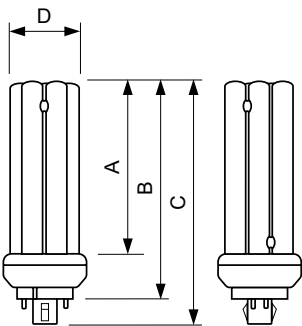

Product Description

MASTER PL-T 4 Pin

Energy saving compact fluorescent lamp Compact long-arc low-pressure mercury discharge lamp Envelope consists of 6 parallel narrow fluorescent tubes

Benefits

- Optimal light performance for short or long operation per switch on
- More light (about 15% more) per light point than common
- Long life and sustainable light output

MASTER PL-T 4 Pin

Versions

Dimensional drawing

Product	D (max)	A (max)	B (max)	C (max)
MASTER PL-T 32W/830/4P 1CT/ 5X10BOX	41.0 mm	98.7 mm	123.0 mm	138.7 mm
MASTER PL-T 32W/840/4P 1CT/ 5X10BOX	41.0 mm	98.7 mm	123.0 mm	138.7 mm
MASTER PL-T 26W/840/4P 1CT/ 5X10BOX	41.0 mm	86.7 mm	111.0 mm	126.7 mm
MASTER PL-T 26W/830/4P 1CT/ 5X10BOX	41.0 mm	86.7 mm	111.0 mm	126.7 mm

Product	D (max)	A (max)	B (max)	C (max)
MASTER PL-T 42W/827/4P 1CT/ 5X10BOX	41.0 mm	120.7 mm	145.0 mm	160.7 mm
MASTER PL-T 42W/840/4P 1CT/ 5X10BOX	41.0 mm	120.7 mm	145.0 mm	160.7 mm
MASTER PL-T 42W/830/4P 1CT/ 5X10BOX	41.0 mm	120.7 mm	145.0 mm	160.7 mm

Product	D (max)	A (max)	B (max)	C (max)
MASTER PL-T 18W/827/4P 1CT/ 5X10BOX	41.0 mm	71.7 mm	96.0 mm	111.7 mm
MASTER PL-T 18W/840/4P 1CT/ 5X10BOX	41.0 mm	71.7 mm	96.0 mm	111.7 mm

MASTER PL-T 4 Pin

Approval and Application