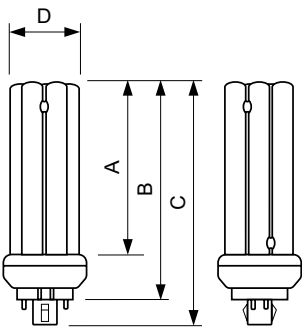

MASTER PL-T 4 Pin

Versions

Dimensional drawing

Product	D (max)	A (max)	B (max)	C (max)
MASTER PL-T 32W/830/4P 1CT/ 5X10BOX	41.0 mm	98.7 mm	123.0 mm	138.7 mm
MASTER PL-T 32W/840/4P 1CT/ 5X10BOX	41.0 mm	98.7 mm	123.0 mm	138.7 mm
MASTER PL-T 26W/840/4P 1CT/ 5X10BOX	41.0 mm	86.7 mm	111.0 mm	126.7 mm
MASTER PL-T 26W/830/4P 1CT/ 5X10BOX	41.0 mm	86.7 mm	111.0 mm	126.7 mm

Product	D (max)	A (max)	B (max)	C (max)
MASTER PL-T 42W/827/4P 1CT/ 5X10BOX	41.0 mm	120.7 mm	145.0 mm	160.7 mm
MASTER PL-T 42W/840/4P 1CT/ 5X10BOX	41.0 mm	120.7 mm	145.0 mm	160.7 mm
MASTER PL-T 42W/830/4P 1CT/ 5X10BOX	41.0 mm	120.7 mm	145.0 mm	160.7 mm

Product	D (max)	A (max)	B (max)	C (max)
MASTER PL-T 18W/827/4P 1CT/ 5X10BOX	41.0 mm	71.7 mm	96.0 mm	111.7 mm
MASTER PL-T 18W/840/4P 1CT/ 5X10BOX	41.0 mm	71.7 mm	96.0 mm	111.7 mm

MASTER PL-T 4 Pin

Approval and Application